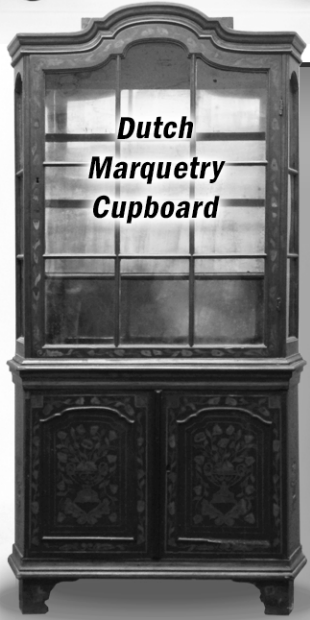

ASIAN Bronzes

Book Press

Selection of WEATHERVANES

Aesthetic Cabinet

Dutch Marquetry Cupboard

100 Framed Mottos (sold in lots)

COUNTRY FURNITURE & ACCESSORIES

COLLECTION 20 QUILTS