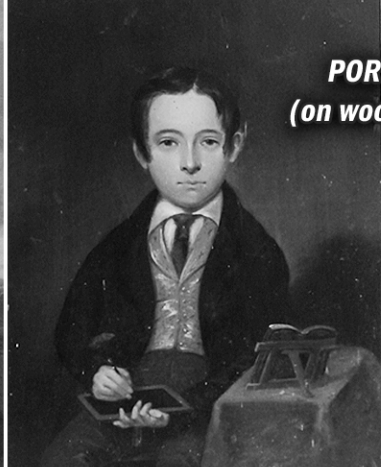

Featuring an important UNRESERVED Günther Uecker nail sculpture from the Fred Eng Estate Tivoli, NY. The remaining contents of the Steven Cline Estate Ashland, NY (as seen on the TV show "Buried Treasure"). Session one of Richard Mason Estate Pawling, NY. ALL TO SELL UNRESERVED.

BID LIVE ONLINE WITH... LIVE AUCTIONEERS
PREVIEW PHOTOS & DESCRIPTIONS: WWW.COPAKEYAUCTION.COM

Terms: Cash - Traveler's Checks - Visa - Mastercard - Discover - 15% Buyers Premium - 2% discount for cash or check * First time buyers must establish credit prior to auction to pay with check