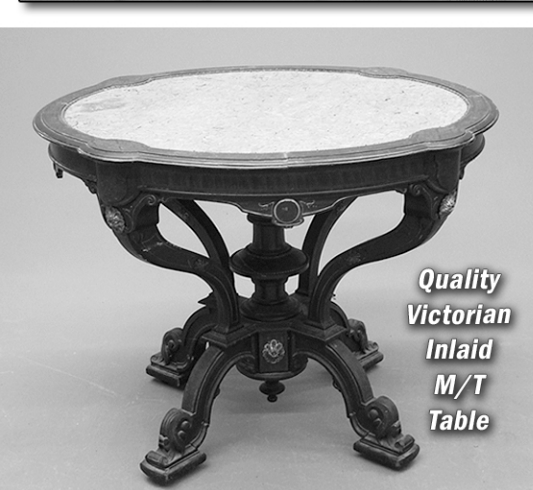

Featuring an important UNRESERVED Günther Uecker nail sculpture from the Fred Eng Estate Tivoli, NY. The remaining contents of the Steven Cline Estate Ashland, NY (as seen on the TV show "Buried Treasure"). Session one of Richard Mason Estate Pawling, NY. ALL TO SELL UNRESERVED.

BID LIVE ONLINE WITH... LIVE AUCTIONEERS
PREVIEW PHOTOS & DESCRIPTIONS: WWW.COPAKEYAUCTION.COM

Terms: Cash - Traveler's Checks - Visa - Mastercard - Discover - 15% Buyers Premium - 2% discount for cash or check * First time buyers must establish credit prior to auction to pay with check