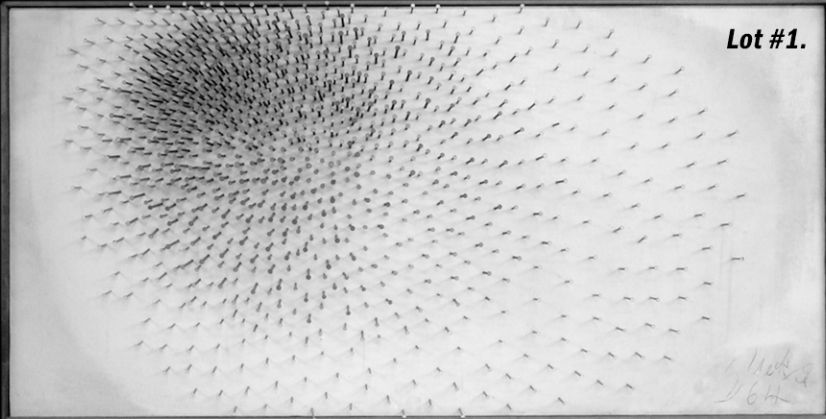

LOTS OF ASIAN PORCELAINS

Previews: Thursday Oct. 20, 11-5 PM - Friday Oct. 21, 11-7 PM - Saturday Oct. 22, 12 Noon - 4:30 PM

Lot #1.

Günther Uecker

Important unreserved Günther Uecker nail sculpture from the estate of artist Fred Eng. Signed and dated 1964. 24 1/8" x 48 1/8". Günther Uecker, Germany (1930-present). Provenance: Fred Eng estate in Tivoli, New York. Mr. Eng commissioned this artwork from Mr. Uecker. This piece has remained in the family from 1964 to present and was consigned directly from the family.