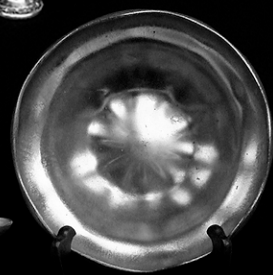

Coll. of Staffordshire

Silver Plate

LOTS OF ASIAN PORCELAINS

Cast Stone Bust

TIFFANY

MEISSEN

19th C. Lighting

Majolica Bust on stand 31" ht.