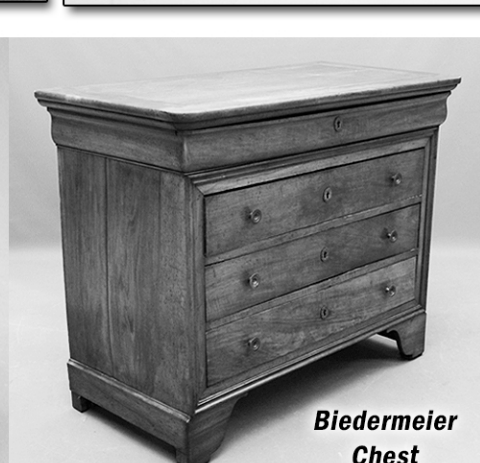

Featuring an important UNRESERVED Günther Uecker nail sculpture from the Fred Eng Estate Tivoli, NY. The remaining contents of the Steven Cline Estate Ashland, NY (as seen on the TV show "Buried Treasure"). Session one of Richard Mason Estate Pawling, NY. ALL TO SELL UNRESERVED.

BID LIVE ONLINE WITH... LIVE AUCTIONEERS
PREVIEW PHOTOS & DESCRIPTIONS: WWW.COPAKEYAUCTION.COM

Terms: Cash - Traveler's Checks - Visa - Mastercard - Discover - 15% Buyers Premium - 2% discount for cash or check * First time buyers must establish credit prior to auction to pay with check