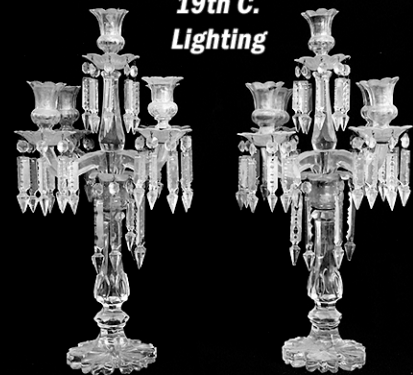

Coll. of Staffordshire

Silver Plate

LOTS OF ASIAN PORCELAINS

Cast Stone Bust

TIFFANY

MEISSEN

19th C. Lighting

Majolica Bust on stand 31" ht.