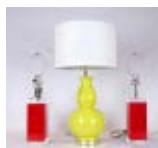

461 French Stand

French stand. 18 1/2" x 12" x 28". Estimate: 50.00 - 75.00

462 Table Lamps

Lot including pair of Lucite lamps (22 1/2" Ht.), and ceramic table lamp with shade (27 1/2" Ht.). Estimate: 50.00 - 75.00