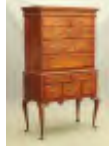

- 86 18th c. Queen Anne Maple Highboy**
18th c. Queen Anne maple highboy. 39" x 19 1/2" x 73". Estimate: 500.00 - 700.00

- 87 18th c. Mass. Dressing Table**
18th c. Mass. mahogany dressing table. 33" x 21" x 29". Estimate: 250.00 - 350.00