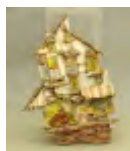

367 George Wazenegger (20th Century)

George Wazenegger (20th Century), folk art mixed media house. 31 1/2" x 21". Estimate: 75.00 - 100.00