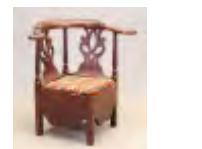

543 18th c. Mahogany Corner Chair

18th c. mahogany corner chair. 14" seat Ht., 30 3/4" overall Ht.. Estimate: 150.00 - 250.00