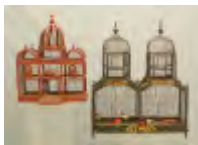

356 Wooden Birdcages

Lot (2) wooden birdcages. Estimate: 50.00 - 75.00