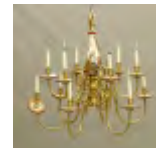

499 Decorative Chandelier

Decorative chandelier. As found. 30" D., 31" Ht.. Estimate: 25.00 - 35.00