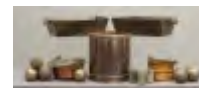

621 Misc. Lot

Misc. lot including metal baskets, Bocci balls, copperware, metal container. Estimate: 50.00 - 75.00