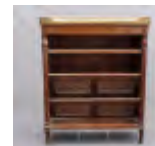

321 French Cabinet

French marble top cabinet. Missing rear
feet. As found. 22 1/2" x 9" x 27". Estimate:
25.00 - 50.00