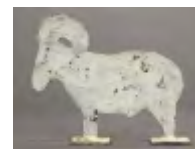

217 Shooting Target

Cast iron ram shooting target. 18" x 14". Estimate: 75.00 - 100.00