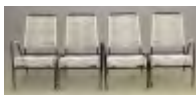

327 Patio Chairs

Set of (4) stacking patio chairs. Estimate: 25.00 - 35.00

328 Chinese Trunk

Early Chinese trunk. 28" x 17 1/2" x 19". Estimate: 50.00 - 75.00

335 Planters Peanut Jar

1936 Planters Peanut jar. 8" D., 9 1/2" Ht.. Estimate: 50.00 - 75.00