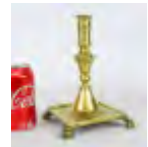

110 18th c. Candlestick

18th c. square base footed brass candlestick. 6" x 6" x 8 1/2". Estimate: 100.00 - 200.00