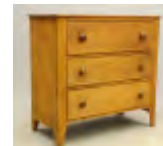

C. 1820-30 (4) slat ladderback armchair with rush seat. 17" seat Ht., 42 1/2" overall Ht.. Estimate: 75.00 - 100.00

232 19th c. Pine Chest Of Drawers

19th c. pine chest of drawers. 38" x 18" x 36 1/2" Ht.. Estimate: 150.00 - 200.00