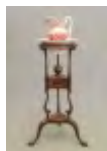

August 24th 2019 Cataloged Estate Auction 8/24/2019

demitasse cups and saucers. Estimate:
50.00 - 75.00

266 Pitcher & Bowl Stand

Early mahogany pitcher and bowl stand (12" D., 32" Ht., imperfections), along with transferware pitcher and bowl (Arabian Pedlar). Estimate: 75.00 - 100.00