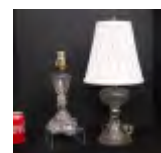

271 Oil Lamps

Lot (2) electrified clear glass oil lamps. Estimate: 25.00 - 50.00