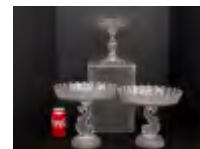

264 Compote Lot

Lot (2) Dolphin base clear glass compotes (10 1/2" D., 9" Ht.), and clear glass compote (10" D., 8 3/4" Ht.). Estimate: 50.00 - 100.00