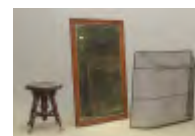

Misc. lot including piano stool, mahogany mirror (44 1/2" x 28"), and firescreen (38" W., 30 3/4" Ht.). Estimate: 25.00 - 50.00

**523 Shade Lot**

Lot misc. shades, chimneys, lamp, oil lamps. Over (40). Estimate: 50.00 - 75.00