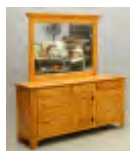

449 Pine Dresser

Contemporary pine two part dresser. 68" x 18" x 71 1/2" Ht.. Estimate: 50.00 - 75.00