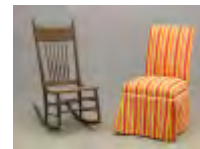

288 Misc. Lot

Lot including Victorian oak rocking chair and Boudoir chair. Estimate: 25.00 - 50.00

281 Set Of English Chairs

Set of (4) English dining chairs. 18" seat Ht., 35" overall Ht.. Rear legs chewed on one. Estimate: 50.00 - 75.00