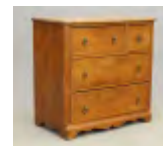

Early pine chest of drawers. 31" x 17" x 30".
Estimate: 50.00 - 75.00

**423 Rudyard Kipling Books**

Set (13) Rudyard Kipling books. New York / THE CENTURY CO. / 1899. Estimate: 25.00 - 35.00

**431 Iron French Table & (4) Chairs**