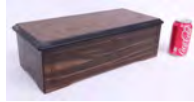

482 19th c. Book Box

19th c. painted and stenciled wooden book box with key. 11" x 18" x 4". Estimate: 150.00 - 250.00

483 19th c. Single Drawer Stand

19th c. paint decorated single drawer stand. 16 1/4" W x 20" D x 27" Ht. Estimate: 250.00 - 350.00