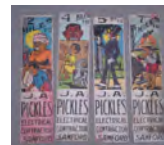

185 Set Of Early Tin Signs
Scarce set of four C. 1900's painted tin signs attributed to Ithaca Sign Works Company. Includes African American subjects. "J.A. Pickles Electrical Company Sanford" (Maine). Three measure 48" x 12", one 47" X 12". Estimate: 700.00 - 900.00