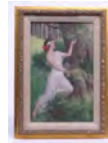

237 Painting Max Barascudts

Watercolor painting of a woman. Max Barascudts (1869 - 1927). 12" x 7 1/2". Estimate: 150.00 - 250.00