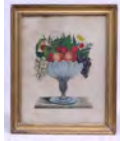

34th Annual New Years Day Auction, January 1, 2014 1/1/2014

LOT #

297 19th c. Theorem

19th c. watercolor theorem, compote with flowers in gilt frame. Sight 14 1/2" x 11 1/2". Estimate: 200.00 - 300.00