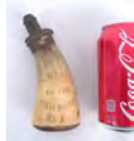

161 19th c. Powder Horn

19th c. powder horn "Success To The Railroad" with Federal eagle and shield. 6" length. Estimate: 100.00 - 150.00