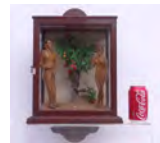

223a Adam And Eve Shadowbox

Folk art shadowbox Adam and Eve with snake tree. 12 1/2" x 8" x 23". Estimate: 150.00 - 250.00