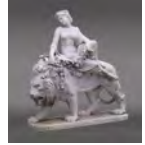

Horse and jockey with pole weathervane. 26 3/4" x 29". Estimate: 1,200.00 - 1,500.00

LOT #

92 Marble Statue Jean Baptiste Clesinger

Marble statue by Jean Baptiste Auguste Clesinger (France 1814 - 1883). Signed "La Charmeuse... J Clesinger Rome 1869". This work is listed in the Catalogue Raisonne (whereabouts unknown, until now). The present owners say it came from a Mrs. Kemp, Ridgewood NJ. The statue has been displayed outside for decades and is sold as is. 39" x 12" x 42". Estimate: 5,000.00 - 7,000.00