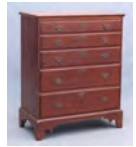

112 18th c. Blanket Chest

18th c. blanket chest having two drawers over two false drawers. 37" x 19" x 36 1/4". Estimate: 300.00 - 400.00