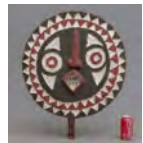

712 Paddle Mask

Polychrome painted Ethnic paddle mask. 21 1/2" x 27". Estimate: 50.00 - 75.00