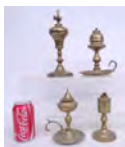

637 Brass Lot

Lot four early brass oil lamps. Estimate: 150.00 - 250.00