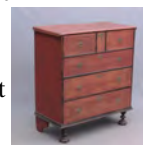

184 18th c. William & Mary Blanket Chest
18th c. William & Mary blanket chest, two drawers, red and black highlighted surface. 37" W, 18" D, 41 1/2" Ht., turned ball front feet with back bracket base. Estimate: 800.00 - 1,200.00