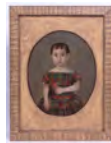

703 19th c. Painting Child

19th c. oil on canvas little girl with flowers in custom painted frame. Canvas damaged (image 23 x 19 1/2"), 37" x 28 1/2" overall. Estimate: 200.00 - 300.00