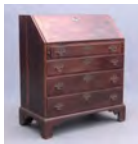

34th Annual New Years Day Auction, January 1, 2014 1/1/2014

LOT #

584 18th c. Chippendale Slant Lid Desk

18th c. Chippendale slant lid desk retaining original brasses and interior featuring a carved pinwheel on prospect door. 36" x 42" x 32 1/2". Estimate: 800.00 - 1,200.00