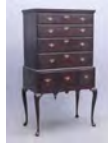

34th Annual New Years Day Auction, January 1, 2014 1/1/2014

LOT #

88 18th c. Rhode Island Highboy

18th c. Rhode Island Queen Anne cherry highboy. 35 1/2" x 20" x 5' 5". Estimate: 5,500.00 - 6,500.00