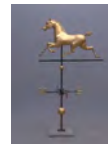

33 Hackney Horse Weathervane

Weathervane, gilt hackney horse with directionals. 25" Ht. x 34" L. x 57" on stand. Estimate: 2,000.00 - 2,500.00