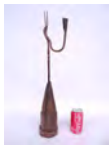

676 Lighting Device

Iron with wooden base lighting device. 23 3/4" Ht. Estimate: 100.00 - 150.00

677 Brass Oil Lamp

Dutch brass chased oil lamp. 18 3/4" Ht. Estimate: 100.00 - 150.00

678 Folk Art Carving Man