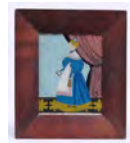

146 19th c. Reverse Painting Of Woman

19th c. reverse painting of a woman with book. Sight 6 3/4" x 5 1/4". Marked verso in graphite "By A.S. Tompkins". Estimate: 150.00 - 200.00