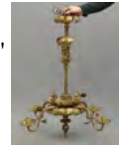

8 Neo Classical Column

Neo Classical fluted column with faux marble decoration with applied heroic wreath. 10" Dia. x 47 1/2" Ht. Estimate: 250.00 - 450.00

9 Brass Chandelier

Electrified Victorian brass chandelier having flower and leaf motif. 38" Ht. x 33" Dia. Estimate: 250.00 - 550.00