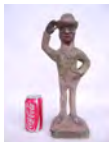

678 Folk Art Carving Man

Folk art polychrome painted wooden figure man with hat waving. 16" Ht. Estimate: 200.00 - 300.00