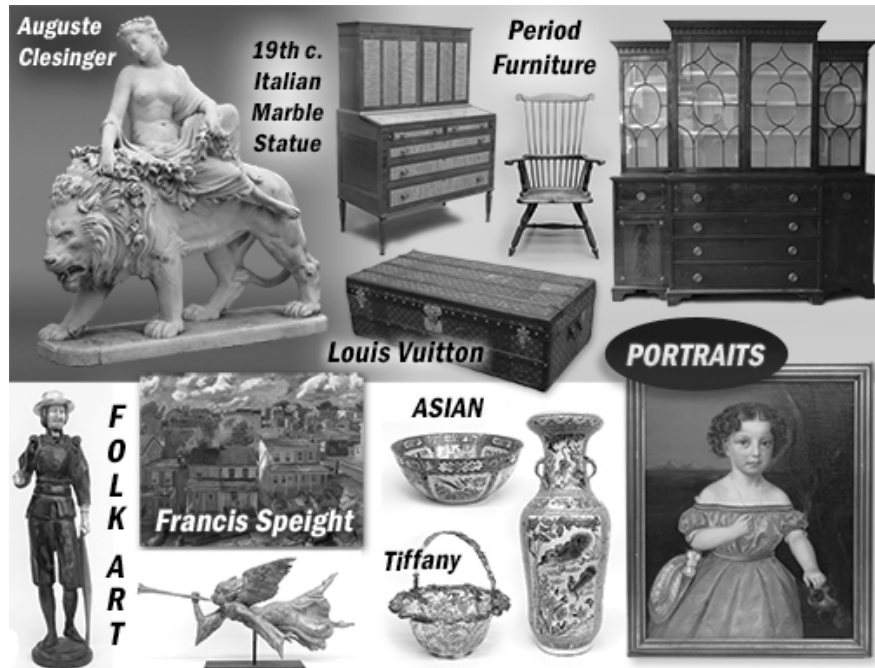

CATALOG PRICE $4.00

Michael E. Fallon / Seth E. Fallon

COPAKE AUCTION INC.

266 Rt. 7A - Box H, Copake, N.Y. 12516

PHONE (518) 329-1142 FAX (518) 329-3369

Email: info@copakeauction.com

Website: www.copakeauction.com

34th Annual New Year's Day Auction Wednesday January 1, 2014 at 12 noon

This will be our most important sale of the year featuring a large One Owner Americana Collection from a CT home, Art & Accessories from a prominent Ho-Ho-Kus, NJ home, Exceptional Accessories from a Sandisfield, MA Estate all to sell UNRESERVED with select additions.

Gallery Preview Dates/Times:

Fri. Dec. 27 Thru Tues. Dec. 31: 11 AM -5 PM

Wed. Jan. 1: 10 AM - 11:45 AM - (Storm Date: 1/4/2014)

TERMS: *Everything sold "as is". No condition reports in descriptions. Bidder must look over every lot to determine condition and authenticity.*

Accepting Quality Consignments for All Upcoming Sales

Cash or Travelers Checks

MasterCard, Visa and Discover Accepted

First time buyers cannot pay by check without a bank letter of credit

15% buyer's premium (18% buyer's premium for LIVE AUCTIONEERS online purchases)

National Auctioneers Association - NYS Auctioneers Association