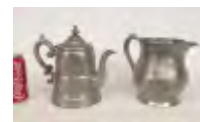

738 19th c. Pewter Teapots

Lot (2) 19th c. Pewter teapots. Includes "F. Porter" (Westbrook ME., 1835-1860) and "Morey & Ober" (Boston Mass., 8" Ht.).
Provenance: Richard Kylo Collection New Jersey. Estimate: 50.00 - 100.00
Hammer Price: 90.00