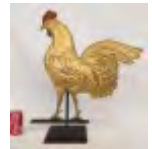

37th Annual New Years Day Auction 1/1/2017

LOT #

Hammer Price: 2,000.00

79 Set of (6) 18th c. Demarest N.J. Chairs

Set of (6) 18th c. Demarest N.J. ladderback chairs. 17" seat Ht., 38 1/2" overall Ht..

Provenance: Richard Kylo Collection New Jersey. Estimate: 400.00 - 600.00

Hammer Price: 350.00

85 19th c. Hanging Cupboard

19th c. Massachusetts two door hanging cupboard in old paint surface. 38 1/2" x 12 1/2" x 36" Ht.. Provenance: Richard Kylo Collection New Jersey. Estimate: 300.00 - 500.00

Hammer Price: 650.00

80 Pair 18th c. Bergen County Child's Chairs

Pair of 18th c. Bergen County child's armchairs., 26" Ht.. Provenance: Richard Kylo Collection New Jersey. Estimate:

800.00 - 1,200.00

Hammer Price: 650.00

86 Rooster Weathervane

Rooster weathervane. Cushing & White, Waltham, Mass.. 21" x 25". Stand included.

Estimate: 1,000.00 - 1,500.00

Hammer Price: 1,000.00

81 Horse Weathervane

Ethan Allen horse weathervane, solid head, verdigris patina. 30" x 21". Stand included.

Estimate: 800.00 - 1,200.00

Hammer Price: 850.00

87 Horse Weathervane

Ethan Allen horse weathervane, solid head, verdigris patina. 24" x 16". Estimate: 800.00 - 1,200.00

Hammer Price: 900.00

82 Set of (6) 18th c. Demarest N.J. Chairs

Set of (6) 18th c. Demarest N.J. ladderback chairs. Three signed. 17" seat Ht., 39" overall Ht.. Estimate: 800.00 - 1,000.00

Hammer Price: 450.00

88 19th c. Bergen County Hackensack N.J. Cupboard

Early 19th c. Bergen County Hackensack N.J. two part wall cupboard. Top has two (9) light doors with attached pie shelf, base with (3) drawers over (2) doors. 54 1/2" x 16 1/2" x 85" Ht.. Provenance: Richard Kylo Collection New Jersey. Estimate: 1,000.00 - 2,000.00

Hammer Price: 2,800.00

83 18th c. Demarest Armchair