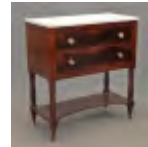

54 19th c. Classical New York Server

19th c. marble top mahogany Classical New York server. Raised on castors. 36 1/2" x 18 1/2" x 41" Ht.. Estimate: 850.00 - 1,050.00
Hammer Price: 825.00