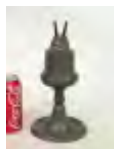

726 19th c. Pewter Oil Lamp

19th c. pewter oil lamp, marked underside "Capen & Molineaux/N.Y.". 9 3/4" Ht.. Provenance: Richard Kylo Collection New Jersey. Estimate: 50.00 - 100.00
Hammer Price: 100.00