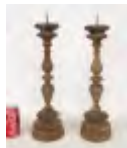

321 Early Wooden Candlesticks

Pair of late 17th or early 18th c. wooden candlesticks. Ash with iron prickets. One has chip. 17 3/4" Ht.. Estimate: 800.00 - 1,000.00
Hammer Price: Not Sold