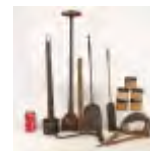

228 Shaker Lot

Lot including (5) Shaker herb tins, dipper, peel, shovel, hook, chopper and tool. Provenance: Linda Cunningham Collection. Estimate: 200.00 - 300.00
Hammer Price: 275.00