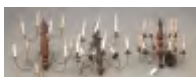

389 Chandelier Lot

Lot (3) contemporary iron and wood chandeliers. Provenance: Richard Kylo Collection New Jersey. Estimate: 50.00 - 100.00
Hammer Price: 125.00