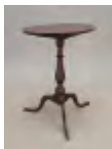

140 19th c. Cherry Tilt Top Candlestand

19th c. cherry snake leg tilt top
candlestand. Top 18" x 19 1/2", 26 1/2" Ht.
(closed). Estimate: 150.00 - 200.00
Hammer Price: 200.00

**145 19th c. Maine Secretary**