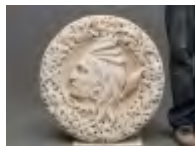

Plaster plaque of Native American. 29" D., 2 3/4" D.. Estimate: 400.00 - 500.00
Hammer Price: 1,000.00

340 Demilune Table

19th c. Demilune table with single leaf, table tips over when leaf is up. Top 32" x 12 1/2" with 13" leaf, 28" Ht.. Provenance: Richard Kylo Collection New Jersey. Estimate: 100.00 - 200.00
Hammer Price: 60.00