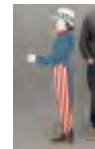

483 Uncle Sam Figure

Polychrome painted wooden two sided Uncle Sam figure. 56" Ht.. Property of a Long Island Collector. Estimate: 100.00 - 200.00
Hammer Price: 20.00