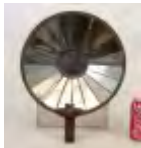

37th Annual New Years Day Auction 1/1/2017

LOT #

376 19th c. Mirrored Wall Sconce

19th c. mirrored wall sconce. 12" x 14 1/2".
Provenance: Richard Kylo Collection New
Jersey. Estimate: 150.00 - 200.00
Hammer Price: 300.00