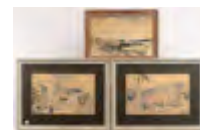

629 Alfred Birdsey (1912-1996)

Alfred Birdsey (Bermuda 1912-1996), three
Bermuda street scenes, watercolors. One
titled "Street Scene". Sights 12 1/2" x 19
1/2". Estimate: 50.00 - 100.00
Hammer Price: 20.00