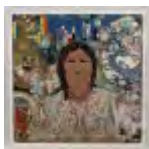

469 Mixed Media Artwork

Mixed media artwork, bust of man. Made
from various objects on particle board.
Frame 32" x 31" overall. Property of a Long
Island Collector. Estimate: 200.00 - 300.00
Hammer Price: 50.00