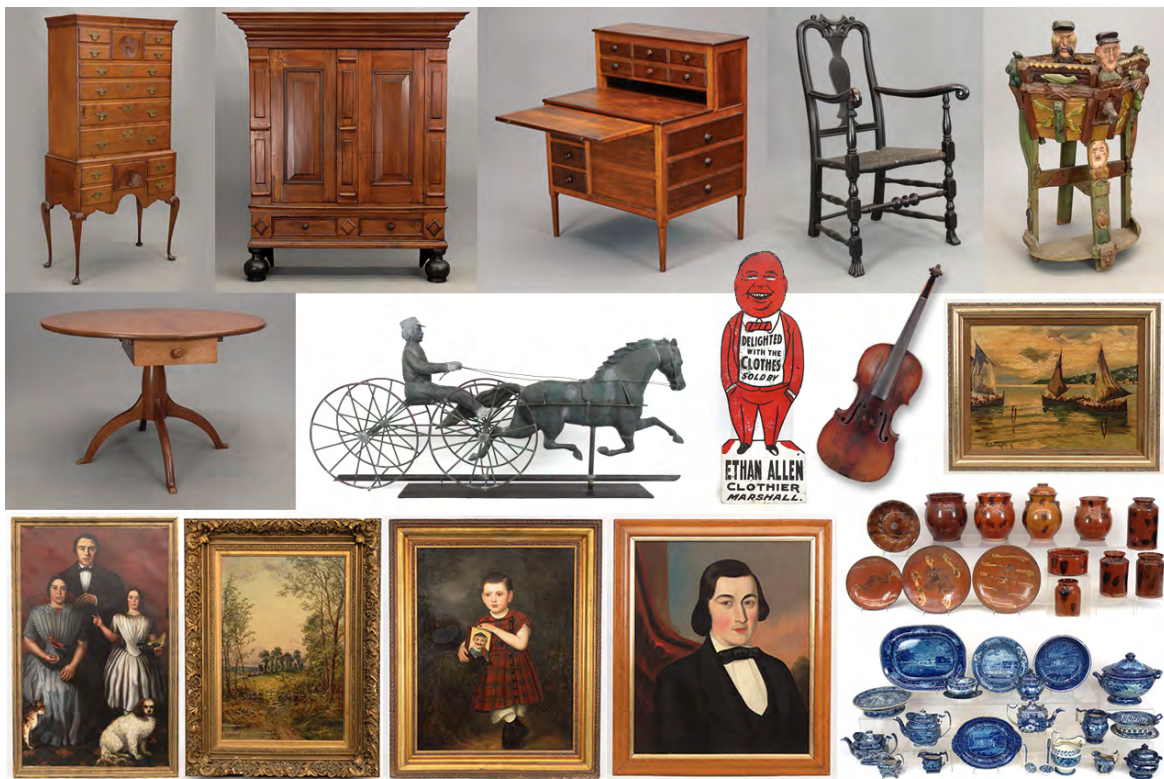

Sunday January 1, 2017 at 10 am

This is our premiere Americana Auction of the year featuring the UNRESERVED lifetime collection of Richard Kylo and Linda Cunningham Shaker Collection. (plus selected additions)