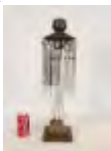

489 Cornelius & Company, Base of Astral Lamp

Cornelius & Company (Phil.), base of Astral lamp, bronze and opalescent blown-molded stem, with glass prisms. Retains label. 24 1/2" overall Ht.. Estimate: 300.00 - 500.00
Hammer Price: 150.00