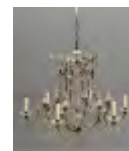

336 French Bronze & Crystal Chandelier

French six arm bronze and crystal chandelier. Approx. 34" D., 32" Ht. Estimate: 3,000.00 - 3,500.00
Hammer Price: 1,600.00