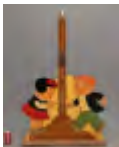

447 Vintage Comic Lamp

Vintage polychrome painted wooden lamp. 32" x 9" x 52" Ht.. Property of a Long Island Collector. Estimate: 150.00 - 250.00 Hammer Price: 70.00