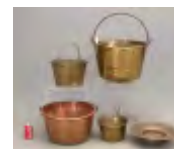

267 Brass & Copper Buckets

Lot (5) pieces including brass and copper
buckets and bowl. 12" to 21"D.. Estimate:
50.00 - 100.00
Hammer Price: 275.00