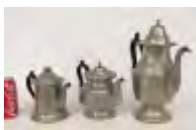

735 19th c. Pewter Teapots

Lot (3) 19th c. Pewter teapots. All "R. Dunham" (Westbrook ME., (2) 6 1/2" Ht., the other 12" Ht.). Provenance: Richard Kylo Collection New Jersey. Estimate: 50.00 - 100.00
Hammer Price: 80.00