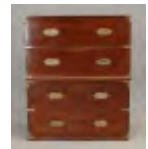

**592 19th c. Campaign Chest**

19th c. two part Campaign chest with inset brass hinges. 30" x 17" x 37 1/2" Ht.. Estimate: 300.00 - 500.00
Hammer Price: 1,100.00

**593 Roomsize Needlepoint Rug**

Roomsize needlepoint rug. 11' 10" x 18'. Estimate: 300.00 - 500.00
Hammer Price: 150.00