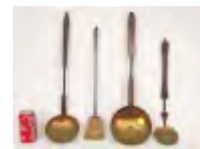

508 Metalware Lot

Lot (4) pieces 19th c. iron and brass Ohio metalware. 17" to 22" L.. Provenance: Richard Kylo Collection New Jersey. Estimate: 100.00 - 200.00
Hammer Price: 200.00