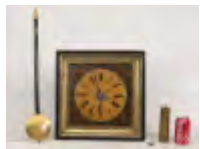

343 19th c. Wall Clock

19th c. wall clock. Shadowbox type. Retains key, weight and pendulum. Case 16 1/2" x 16 1/2" x 6". Provenance: Richard Kylo Collection New Jersey. Estimate: 300.00 - 400.00
Hammer Price: 175.00