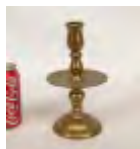

579 17th c. Brass Candlestick

17th c. brass candlestick. Base 4" D., 8 1/2" Ht.. Provenance: Richard Kylo Collection New Jersey. Estimate: 300.00 - 500.00
Hammer Price: 175.00