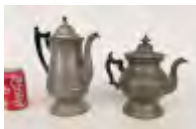

737 19th c. Pewter Teapots

Lot (2) 19th c. Pewter teapots including (2) "R. Gleason" (Dorchester, Mass., 1821-1871, 9 1/2" and 11 1/4" Ht.).
Provenance: Richard Kylo Collection New Jersey. Estimate: 50.00 - 100.00
Hammer Price: 50.00