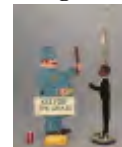

451 Ashtray Lamp & "KEEP OFF THE GRASS" Sign

Lot including ashtray lamp (59" Ht.), and keystone cop sign "KEEP OFF THE GRASS" (42 1/2" Ht.). Property of a Long Island Collector. Estimate: 100.00 - 200.00 Hammer Price: 200.00