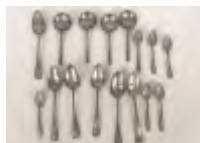

725 Pewter Spoons

Lot including (6) 19th c. pewter spoons marked "Montreal" (5" L.), (4) unmarked spoons (6 1/2" L), (6) spoons with various markings including "John Yates" (8 1/2" L.). Provenance: Richard Kylo Collection New Jersey. Estimate: 50.00 - 100.00
Hammer Price: 150.00