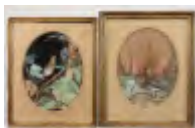

564 Pair 19th c. Shorebird Pictures

Pair of mixed media shorebird pictures. One has info verso. Frames 24" x 20" overall.
Estimate: 200.00 - 300.00
Hammer Price: 150.00