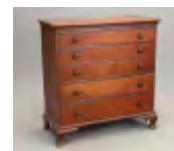

105 18th c. N.Y.S. Semi-Tall Chest

Scarce 19th c. N.Y.S. semi tall (5) drawer chest. Unusual "football" inlay on the drawers. Descended in The Morris Family, Wyoming County, Peary N.Y., signed on side of drawer, second from bottom "Mattison". 42" x 20" x 25" Ht.. Provenance: Richard Kylo Collection New Jersey. Estimate: 1,500.00 - 2,500.00 Hammer Price: 900.00