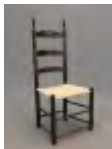

191 19th c. Shaker Side Chair

19th c. Shaker ladderback side chair. Harvard Mass.. Black paint. 16" seat Ht., 40" overall Ht.. Provenance: Linda Cunningham Collection. Estimate: 150.00 - 250.00