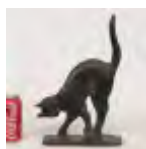

322 Cat Leaning Down Doorstop

C. 1920 Cat Leaning Down doorstop. Marked backside "EASTERN SPEC MFG. CO. 73 (model #), Boston, MA.". 13 3/8" Ht.. Estimate: 450.00 - 500.00
Hammer Price: 500.00