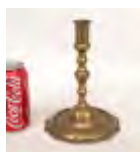

**584 Misc. Lot**

Misc., lot including pair of brass sconces (9 1/2" Ht.), snuffer and tray and tin and glass wall sconce (13" L.). Provenance: Richard Kylo Collection New Jersey. Estimate: 50.00 - 75.00
Hammer Price: 60.00