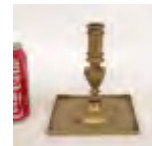

572 Early Brass Candlestick

15th or 16th c. square base candlestick. Base 5 1/2" x 5 1/2", 6" Ht.. Provenance: Richard Kylo Collection New Jersey.
Estimate: 200.00 - 300.00
Hammer Price: 300.00