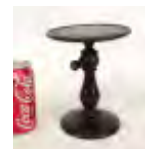

405 19th c. Wooden Stand

19th c. wooden adjustable stand. 5" D., 7" Ht.. Provenance: Richard Kylo Collection New Jersey. Estimate: 100.00 - 150.00
Hammer Price: 200.00