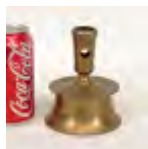

575 16th c. Brass Candlestick

16th c. Dutch brass candlestick. Base 4" D., 5" Ht.. Provenance: Richard Kylo Collection New Jersey. Estimate: 300.00 - 400.00
Hammer Price: 500.00