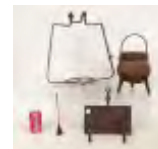

1. **522 Metalware Lot**
   Metalware lot, four pieces including 18th c. hanging trivet (15" x 17" Ht.), 19th c. tri-leg pot (7" D., 9" Ht.), candle snuffer and trivet. Provenance: Richard Kylo Collection New Jersey. Estimate: 50.00 - 100.00
   Hammer Price: 125.00