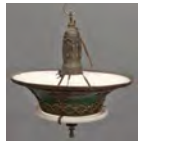

154 Hanging Miller Lamp

C. 1900's hanging lamp. Signed Miller. 14" D., approx. 12" Ht.. Estimate: 50.00 - 75.00

LOT #

155 Pottery Jar

Stoneware pottery jar. 12 1/2" Ht.. Estimate: 50.00 - 75.00

156 Victorian Pedestal