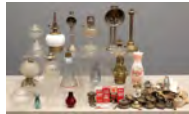

684 Oil Lamp & Shade Lot

Lot of various early oil lamps, shades and chimneys. Along with various lamp parts.
Estimate: 50.00 - 100.00