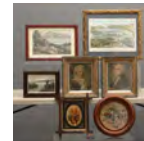

667 Artwork Lot

Misc. lot of framed prints. 12" x 10" to 17" x 21". Estimate: 25.00 - 50.00