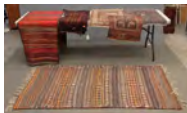

July 30th, Unreserved Cataloged Auction 7/30/2016

LOT #

644 Textile & Rug Lot

Lot (6) various rugs and textiles. 28" x 21" to 42" x 78". Estimate: 50.00 - 75.00