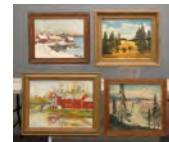

LOT #

663 Artwork Lot

Lot (4) pieces of artwork including oil on canvas, landscape (work 16" x 20"), oil on canvas, landscape, signed "W. Hauser" (work 18" x 20"), oil on artist board, landscape (work 18" x 24"), oil on artist board, dock scene, signed verso "by Ida Blanchard", (sight size 16" x 20"). Estimate: 50.00 - 75.00